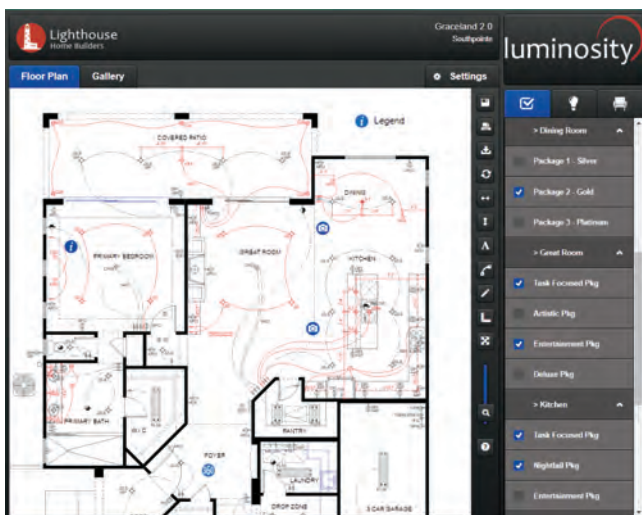

Virtual Lighting, Electrical, and Home Technology Design

2D and 3D online design tool for option selections and complete documentation

DISCOVER MORE: luminosity.tech / demo@aterradesigns.com

Luminosity provides package-based lighting, electrical, and home technology designs per floor plan. All packages are branded within the builder's website and options selection system.

Interactive floor plans allow home buyers to make selections and view real-time lighting effects in 2D and 3D panorama for each room.

Virtual design tool is fully integrated into the supply-chain. As options are selected, Luminosity generates orders and trade-specific documents to streamline the process from design to installation.

Amaze buyers with real-time lighting effects and your contractors with simple electrical plans.

Lighting selections are accompanied by lot-specific lighting and electrical plan. Home buyers can see their choices in real-time with renderings in 2D and 3D panorama. Our professionally designed packages result in speedy appointments, large lighting sales, and quick installations.