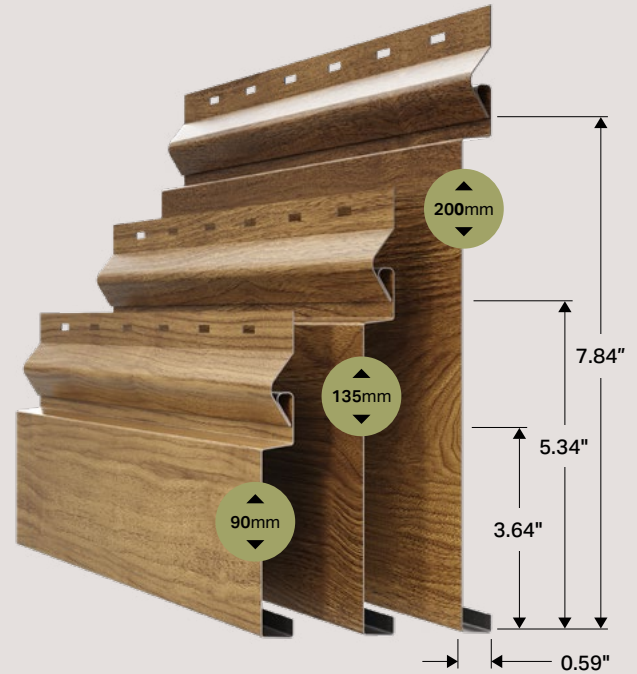

Bellara™

Steel Siding

Combine multiple widths together
—
Available in 24 & 26GA

Plank

Available in two gauges and multiple widths, Bellara Steel Siding system blends seamlessly to look beautiful for generations.

Expressence – Architectural Print Series

*Only available in 135mm width, 26GA

Signature Matte – SMP Coated Metal

Signature – SMP Coated Metal

Bellara Plank — Natural Maple

Bellara Plank — Regent Grey

Perforated Soffit

100% Recyclable

40 Year Warranty

Fitting Seamlessly

An extended edge allows panels to fit seamlessly behind overlapping panels, preventing unsightly gaps from appearing as the building expands and contracts and eliminating the need for transition trims and butt joints.