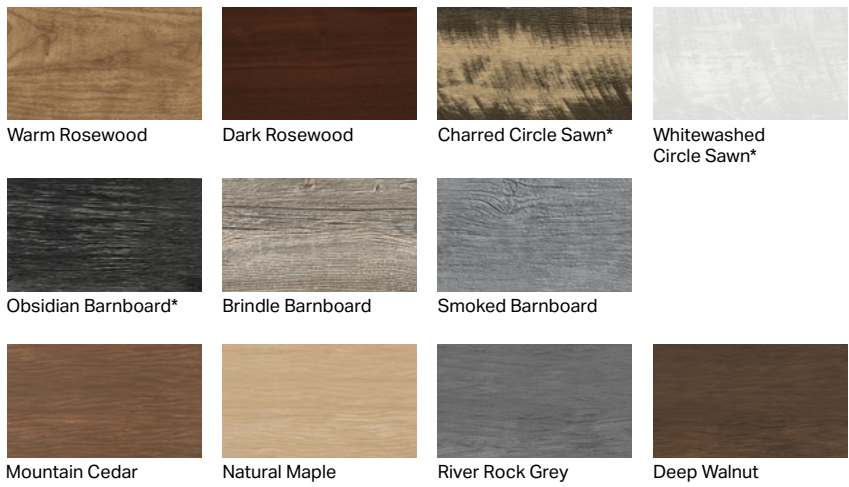

Bellara™

Steel Siding

Combine multiple widths together
—
Available in 24 & 26GA

Plank

Available in two gauges and multiple widths, Bellara Steel Siding system blends seamlessly to look beautiful for generations.

Expressence – Architectural Print Series

*Only available in 135mm width, 26GA

Signature Matte – SMP Coated Metal

Signature – SMP Coated Metal

Bellara Plank — Natural Maple

Bellara Plank — Regent Grey

Perforated Soffit