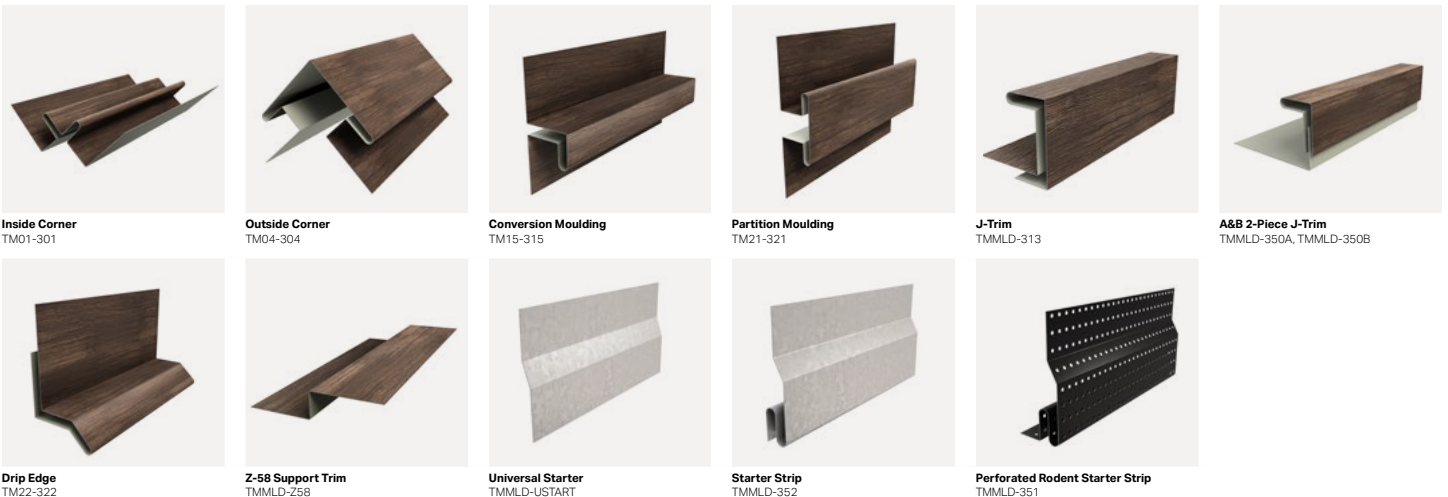

100% Recyclable

40 Year Warranty

Fitting Seamlessly

An extended edge allows panels to fit seamlessly behind overlapping panels, preventing unsightly gaps from appearing as the building expands and contracts and eliminating the need for transition trims and butt joints.

← 12' →

Matching Trim System

The Bellara trim system address every conceivable architectural element. So regardless of your vision, Bellara can be tailored to your exact standard and still achieve a flawless finish.