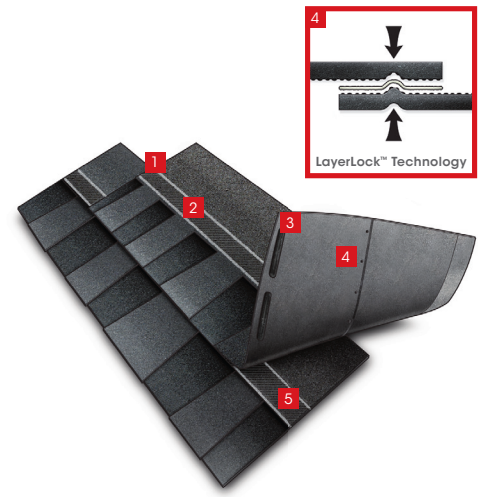

* See reverse for details

We protect what matters most™

Timberline HDZ[®] Shingles

Benefits:

- **LayerLock™ Technology** mechanically fuses the common bond between overlapping shingle layers.
- The added strength at the common bond powers the **StrikeZone™** — The industry's widest nailing area.
- **Up to 99.9% nailing accuracy** — The StrikeZone™ nailing area is so easy to hit that a roofer placed 999 out of 1,000 nails correctly in our test.³
- **Up to 30% faster nail fastening** thanks to the industry's largest nail zone.³
- **Dura Grip™** sealant pairs with the smooth microgranule surface of the StrikeZone™ nailing area for fast tack. Then, an asphalt-to asphalt monolithic bond cures for durability, strength, and exceptional wind uplift performance.
- **WindProven™ Limited Wind Warranty²** — When installed with the required combination of GAF Accessories, Timberline HDZ[®] Shingles are eligible for an industry first: a wind warranty with no maximum wind speed limitation.
- **25-year StainGuard Plus™ Algae Protection Limited Warranty** against blue-green algae discoloration.¹ Proprietary GAF Time-Release Algae-Fighting Technology helps protect shingles from unsightly stains.

Installation:

The StrikeZone™ Nailing Area

The industry's largest nailing area for up to 99.9% nail placement accuracy.²

LayerLock™ Technology

Proprietary technology mechanically fuses the common bond between overlapping shingle layers.

1. Alignment guide
2. StrikeZone™ Nailing Area
3. Dura Grip™ Adhesive
4. LayerLock™ Technology
5. Smooth microgranule surface

Visit gaf.com/TimberlineHDZ

¹ 25-year StainGuard Plus™ Algae Protection Limited Warranty against blue-green algae discoloration is available only on products sold in packages bearing the StainGuard Plus™ logo. See *GAF Shingle & Accessory Limited Warranty* for complete coverage and restrictions.