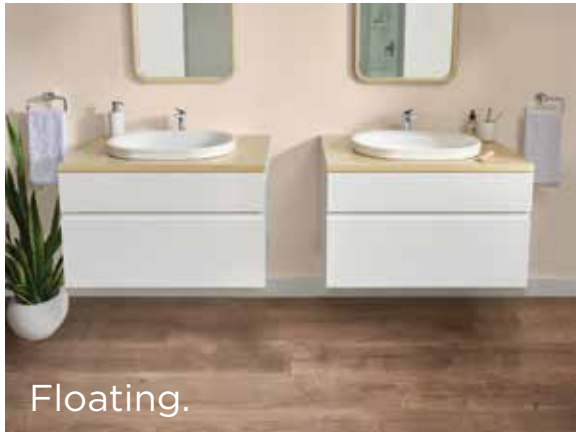

Va-Va-Voom Vanities

Customize A Vanity... Or Two

Modular versatility allows you to choose the components that fit the space, fulfill the functions and achieve your vision, exactly.