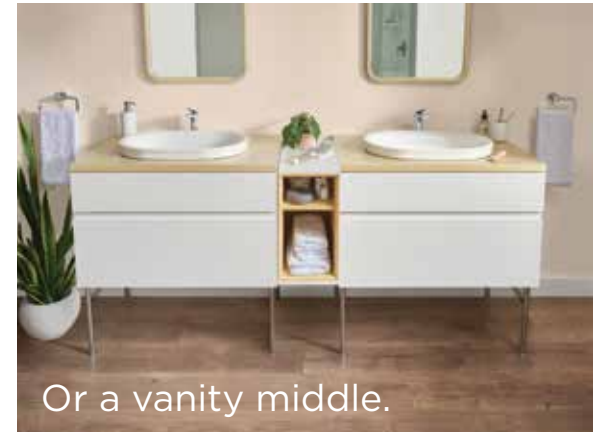

Va-Va-Voom Vanities

Customize A Vanity... Or Two

Modular versatility allows you to choose the components that fit the space, fulfill the functions and achieve your vision, exactly.