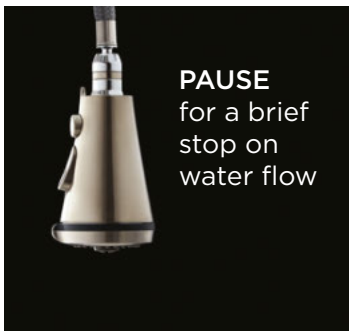

Edgewater™ SelectFlo® Kitchen Faucet Collection

An intriguing blend of sleek, geometric styling and impressive functionality, the Edgewater pull-down kitchen faucets feature an intuitive multi-function sprayer that allows the user to efficiently manage common kitchen tasks. By offering four spray patterns, plus a pause feature, these faucets provide a level of functionality nearly unmatched in the market.

EDGEWATER
SELECTFLO
PULL-DOWN

Modern Styling.
Multi-Function Performance.

reddot design award
winner 2016

The Edgewater Collection was
recognized with the Red Dot Award,
the international distinction for
high design quality.

American
Standard

SelectFlo Patented Spray Technology

Ordinary food preparation and clean-up are a breeze, thanks to the American Standard exclusive SelectFlo patented spray technology. Users can efficiently manage any kitchen sink task by simply toggling down into spray mode and rotating the dial to select the desired spray pattern. These striking kitchen faucets put even the most demanding home chefs in full control.

The Edgewater pull-down and semi-pro kitchen faucets offer the following useful spray patterns:

4932.300
Edgewater SelectFlo Pull-Down

4932.410
Edgewater Pull-Down Bar

4932.350
Edgewater SelectFlo Semi-Professional