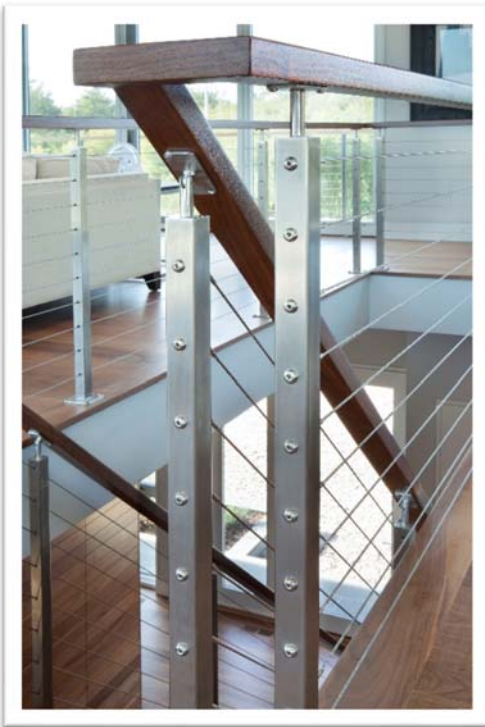

project together into a unified collection of living spaces...all while keeping an strict eye on their overall budget.

The Solution.

“The entire project was a constant balancing act between aesthetics and price as the homeowners wanted a very clean, modern look overall but the renovation was so extensive we had to be very mindful of each choice along the way,” said William Petrone, Principal of William Petrone Architects.

“And we kept our collective discriminating eyes on those factors when it came down to the numerous product choices – from the choice of decking and flooring to railings.” In this particular case, the homeowners selected the Rainier Cable Railing system from AGS Stainless featuring a wooden hand rail atop the stainless steel infill cabling after doing extensive Internet research on the railing category.

“We had little-to-no experience with railings until this project but couldn’t be happier with the outcome as their elegance really ties the entire project together and makes it pop,” explains Chris Marsch, Partner at Coastal Management. “And the instructions and components were spot-on for a quick, painless installation – I wish all aspects of this project went as quick and easy.”

From a budgetary standpoint, the areas requiring railings were quite extensive as well – with one interior stairway and most notably – the huge second-story balcony with upscale ipe decking showcasing expansive views of Long Island sound so a sleek and modern-looking yet budget-friendly railing product was needed. Rainier cable railing system from AGS Stainless was the ideal solution. Sometimes considered a secondary design element, the renovation nicely exemplifies how railing systems should be anything but an afterthought as they subtly merged the spaces together towards an elegant and harmonious overall look for the Ford family. Rainier is part of the Clearview® line of stainless steel railing systems that is well-revered throughout the industry, and can be accompanied with wide array of options